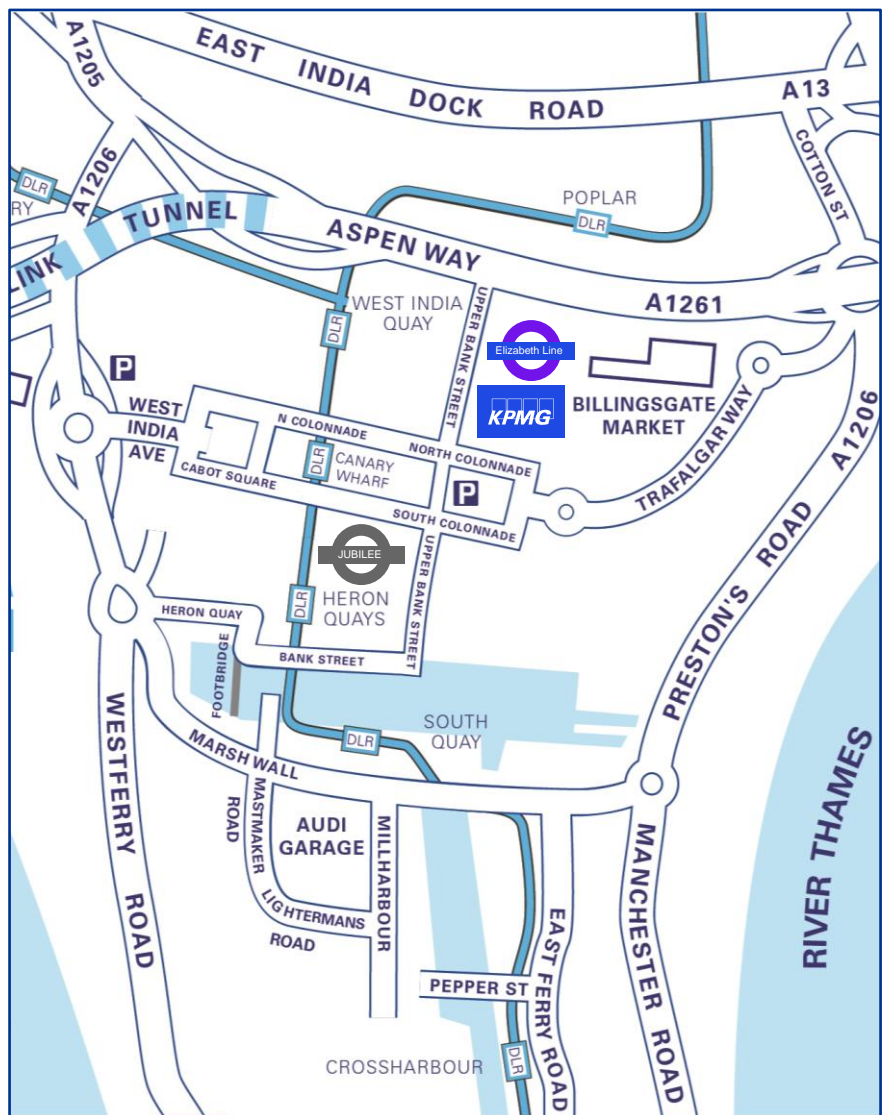

London Underground

The nearest Tube station is Canary Wharf on the Jubilee Line, which is a two minute walk to the office.

DLR

The nearest DLR station is Canary Wharf, which is a five minute walk to the office.

Parking

Public car parks are sign posted when entering the Canary Wharf estate.

Elizabeth Line

The nearest Elizabeth Line station is Canary Wharf, located 2 mins walk from the office in Crossrail.

Source: KPMG LLP (UK)