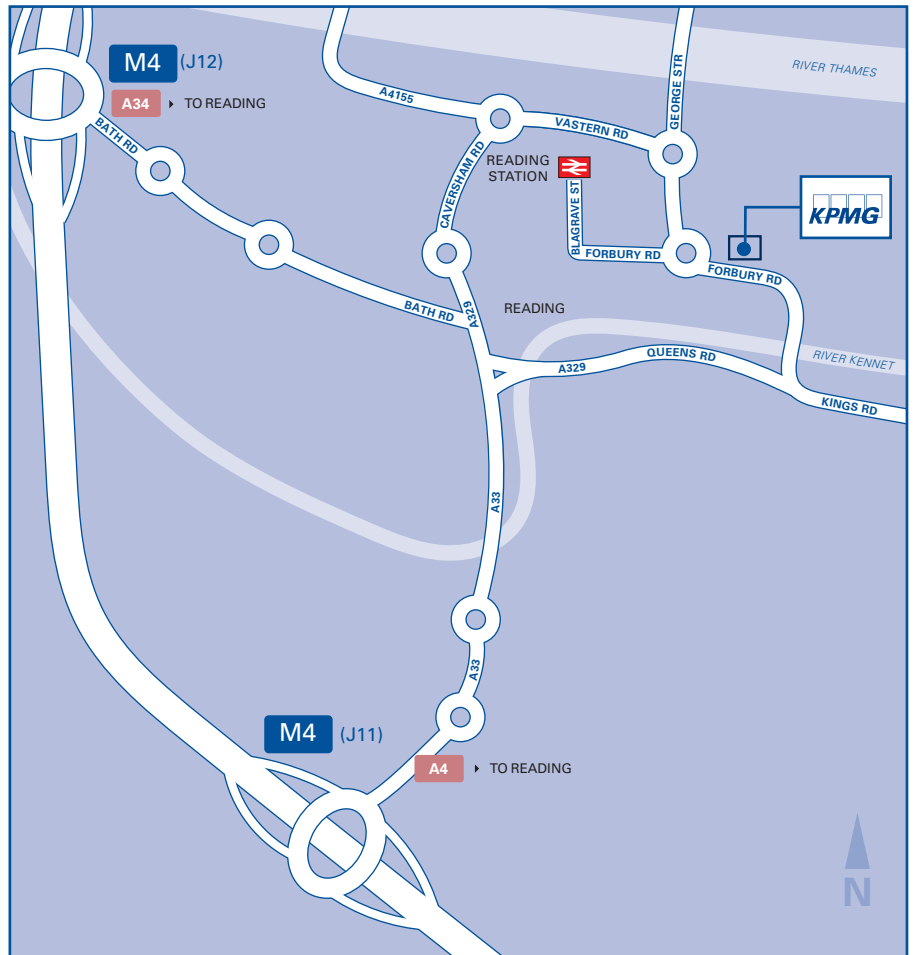

Reading

Office Locator

KPMG LLP (UK)

Two Forbury Place, 33 Forbury Rd, Reading, RG1 3AD

Switchboard: 0118 9642 000

Visiting or travelling to Reading

Car

At M4 junction 12: take the A4 exit to Theale/Reading (W). At the roundabout, take the 1st exit onto Bath Rd/A4. At the roundabout, take the 2nd exit and stay on Bath Rd/A4. At the roundabout, take the 1st exit and stay on Bath Rd/A4. Continue to follow Bath Rd. Continue onto Castle Hill/A4155. Continue to follow A4155. At the roundabout, take the 1st exit onto the A329 slip road. Merge onto A329. At the roundabout, take the 3rd exit onto Vastern Rd/A329. At the roundabout, take the 3rd exit and stay on Vastern Rd/A329. At the roundabout, take the 1st exit onto Forbury Rd/A329. Turn left. Turn right. 33 Forbury Rd, Reading RG1 3AD.

At M4 junction 11: Head west towards Biscuit Way. Turn left onto Biscuit Way. Continue onto Hurst Way. At the roundabout, take the 2nd exit onto S Oak Way. At the roundabout, take the 1st exit onto A33. At the roundabout, take the 2nd exit and stay on A33. Merge onto A329. At the roundabout, take the 3rd exit onto Vastern Rd/A329. At the roundabout, take the 3rd exit and stay on Vastern Rd/A329. At the roundabout, take the 1st exit onto Forbury Rd/A329. Turn left. Turn right. 33 Forbury Rd, Reading RG1 3AD.

Rail

The nearest station is Reading, a five minute walk to and from the office.

Parking

Parking is only available for clients.

Source: KPMG LLP (UK)

www.kpmg.co.uk

kpmg.com/socialmedia

kpmg.com/app

© 2019 KPMG LLP, a UK limited liability partnership and a member firm of the KPMG network of independent member firms affiliated with KPMG International Cooperative ("KPMG International"), a Swiss entity. All rights reserved. Printed in the United Kingdom. The KPMG name and logo are registered trademarks or trademarks of KPMG International.

CRT121138 | November 2019.