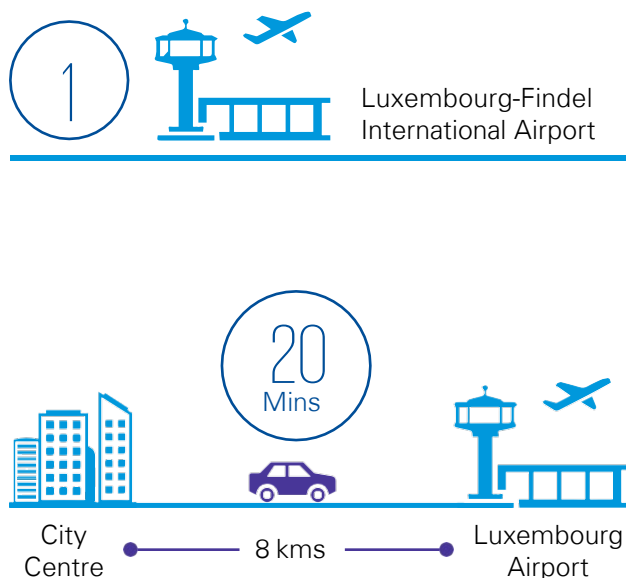

BOARDING PASS

Passenger Name	JOHN SMITH
From	LUXEMBOURG
To	LONDON
Flight	F 0685
Date	07 JUN
Time	07:25
Seat	48L
Gate	15
Board till	07:45

Passport

International travel

Train connections

Nestled in the heart of Western Europe, Luxembourg is conveniently located for rail travel, with trains to Paris (two hours), Frankfurt (three and a half hours) and Brussels (three hours).

Air travel

Luxembourg airport

The Luxembourg-Findel International Airport has 15 airlines flying to 104 locations in 22 countries. It came seventh in the 2019 Skytrax World Airport Awards for the best airport under 5 million passengers, and is the sixth-largest cargo hub in Europe. According to a 2019 study, Luxembourg airport was the fastest in the world between disembarkation and departure, with an average time of 15.5 minutes.

Sources: [Luxairport.lu](https://luxairport.lu), [Luxair.lu](https://luxair.lu), [Airmundo](https://airmundo.com)

Nearby airports

There are convenient shuttle and bus transport links from Luxembourg to Frankfurt-Hahn airport (113km away) and to Brussels South Charleroi Airport (189km away), while Lorraine airport is a handy 90km away.

Weekly flight connectivity

In order to meet the strong demand of its passengers interested in the connection between Luxembourg and London, Luxair is increasing presence in London City – with 5 daily rotations from 1 March 2022.