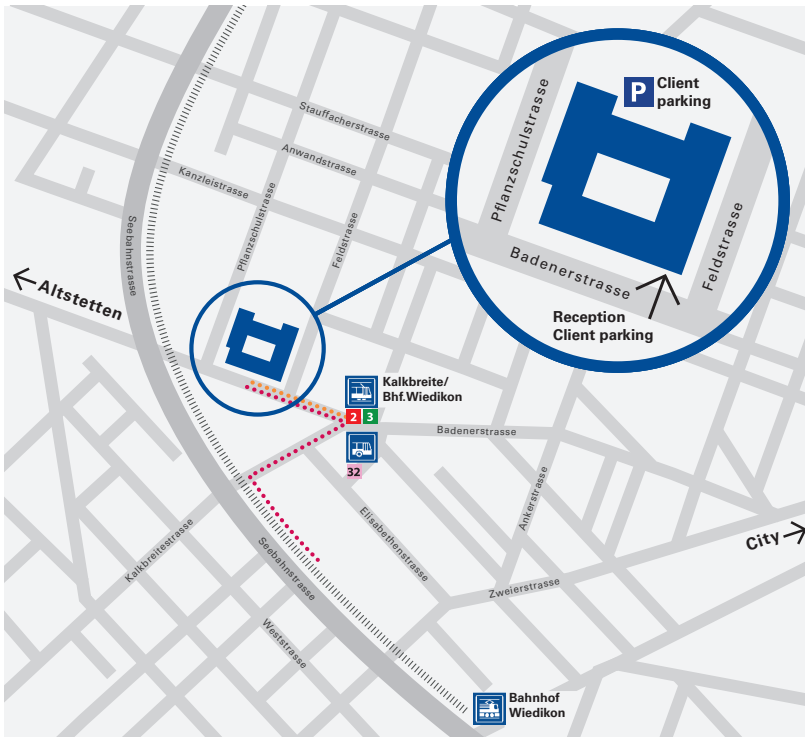

Directions

KPMG AG

Badenerstrasse 172
8004 Zurich
Switzerland

Tel +41 58 249 31 31

Mail address:
KPMG AG
PO Box
8036 Zurich

Public transport:

Kalkbreite/Bhf. Wiedikon:

Tram **2 3**

Bus **32**

... 1 min walk

Bahnhof Wiedikon:

Train **S S2 S8 S24**

... 2 min walk

Parking:

Visitor parking is available in front of the building at Badenerstrasse or behind the building via Pflanzschulstrasse.

By car:

Directions from A1 Winterthur:

Drive via the Kornhaus bridge, Langstrasse, Neufrankengasse and Feldstrasse to Badenerstrasse.

Directions from A51 Zurich airport:

From the A1 A1L, drive via the Kornhaus bridge, Langstrasse, Neufrankengasse and Feldstrasse to Badenerstrasse.

Directions from A3 Chur:

Drive via Manessestrasse, Schimmelstrasse, Seebahnstrasse and Kalkbreitestrasse to Badenerstrasse.

Directions from A1-A1H Bern/Basel:

Drive via Pfingstweidstrasse, the Duttweiler bridge, Hohlstrasse and Feldstrasse to Badenerstrasse.